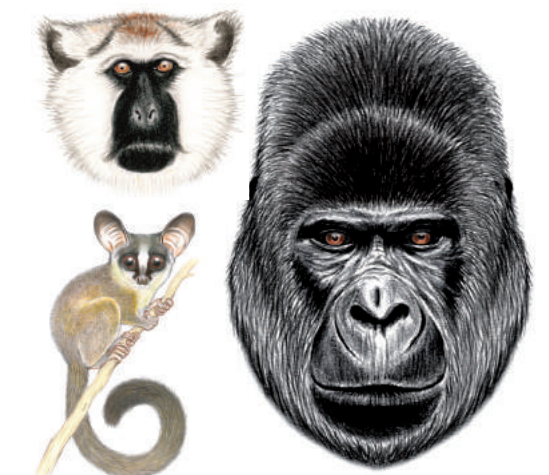

East Africa with some protected areas shown in olive

www.wildsolutions.nl
 Printed by Modern Lithographic (K) Ltd., Nairobi, Kenya
 2023
 USD \$8.00

re:wild

TROPICAL POCKET GUIDE SERIES

Primates of East Africa

Pocket Identification Guide
 Second Edition

Yvonne A. de Jong & Thomas M. Butynski

Series Editors
 Russell A. Mittermeier & Anthony B. Rylands

Illustrations & Design
 Stephen D. Nash

Thomas's dwarf galago
 Komba
Galagoides thomasi
 F A,0 620-2350m
 LC